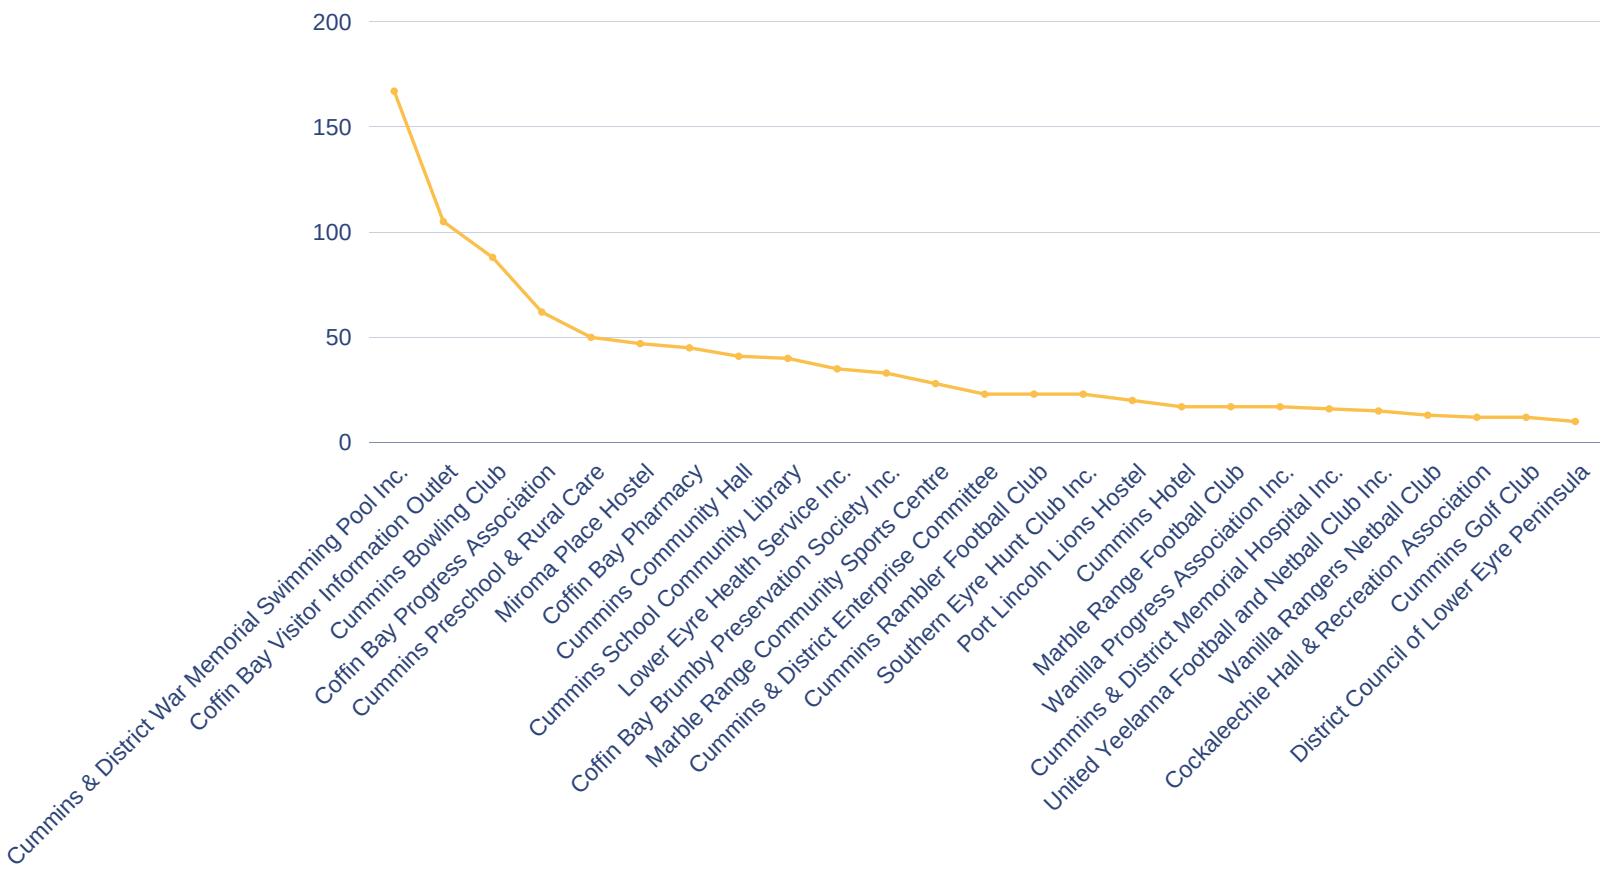

# LOWER EYRE PENINSULA

## WHAT ARE OUR COMMUNITY NEEDS?

1057 SESSIONS      1 JULY 2020 - 30 JUNE 2021

### TOP 25 LANDING PAGES: