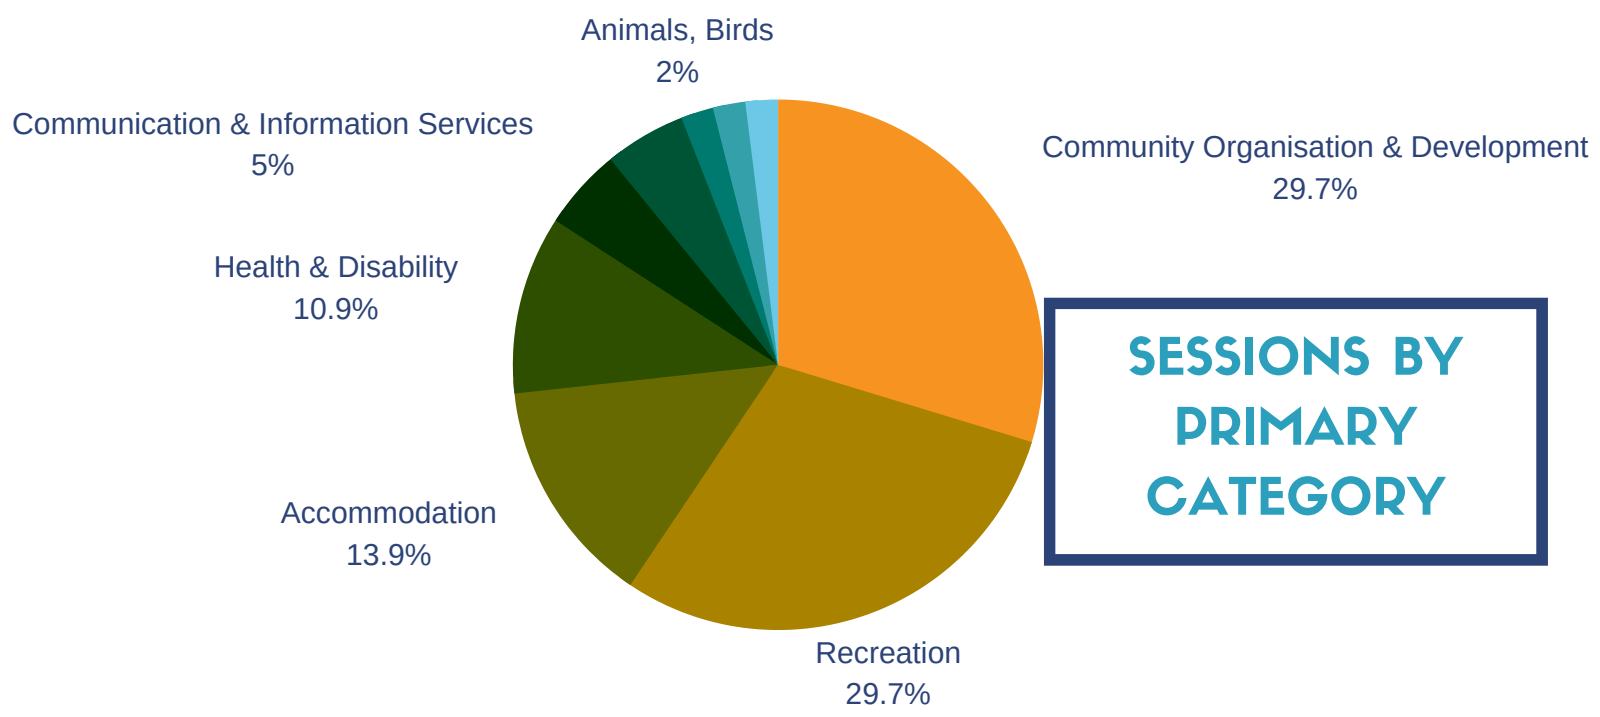

## WHAT ARE OUR COMMUNITY NEEDS?

1057 SESSIONS      1 JULY 2020 - 30 JUNE 2021

### TOP 25 LANDING PAGES: